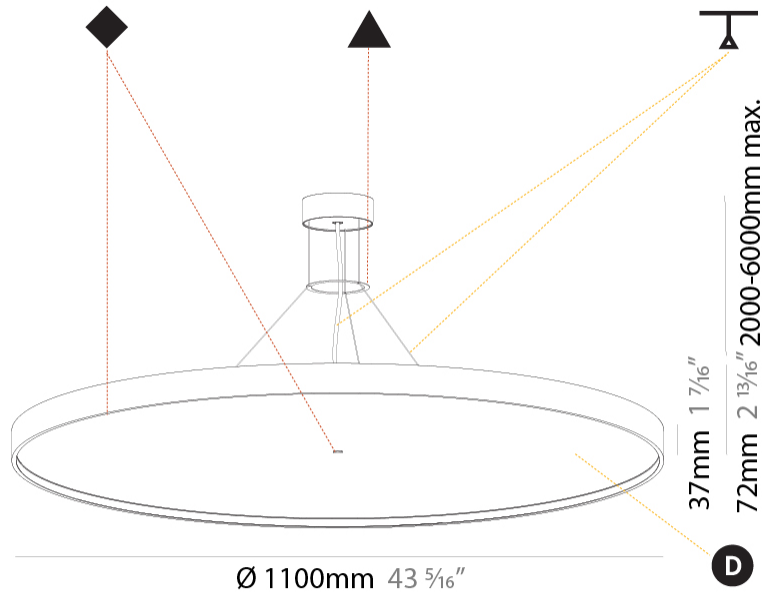

GENERAL

Series: Sign Diva
Subseries: Sign Diva
Brand: Prolicht
Division: Architectural
Mounting Type: Suspension
Mounting Location: Ceiling
Subcategory: Pendant

PHYSICAL

Shape: Round
Diameter (mm): 1100
Diameter (in): 43 ⁵/₁₆"
Height (mm): 72
Height (in): 2 ¹³/₁₆"
Light Distribution: Direct / Indirect
Weight (kg): 20.78
Weight (lbs): 45.81
Diffuser: PMMA - Opal / Micro-Prism / Sparkling Secret / Vintage Industrial
Fixture Finish: SSR / BKV / CWI / CRY / HAB / UFT / ITA / RUA / FTG / MYG / LOD / PUS / FRO / FUP / KIA / POP / BLS / SPG / MEY / GOH / GUM / CHC / COM / ABZ / JAG / OBR / MOS / ROR
Fixture Material: Extruded Aluminum / Steel
Cable Details: 2,000mm/78 3/4" or 6,000mm/236 1/4" Transparent Cable

ELECTRICAL

Lamp Type: LED (Zhaga Standard)
Input Wattage (W): 169.4 / 28.6
Total Output Wattage (W): 135 / 24
Dimming: Tri-Mode (Non-Dimming and Phase Dimming (120Vac only) and 0-10V Dimming)
Driver Included: Yes
Driver Location: Integrated
Driver Type: Constant Current - Universal
Driver Class: Class 2
Input Voltage (V): 120 - 277
Constant Current (MA): 600 / 350

LED

Color Temperature (*K): 2700 / 3000 / 3500 / 4000
Max. Delivered Lumen (lm): 20030 / 20610 / 21050 / 21480
CRI: >90 CRI
Lamp Life (hrs): 50000

OPTICAL

RATINGS AND CERTIFICATIONS

Certified By: Certified for North American Standards
IP rating: IP20